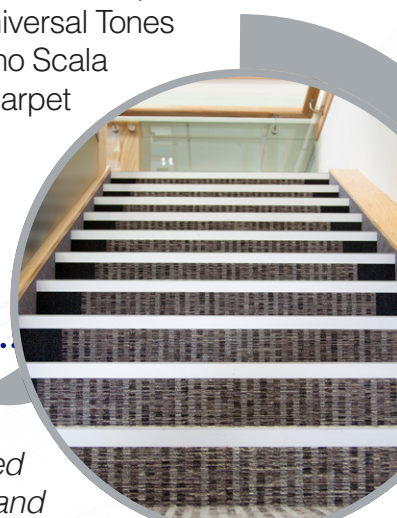

Products

Polyflor Forest FX vinyl sheet, Polyflor Wood FX vinyl sheet, JHS Universal Tones Broadloom carpet, Lano Scala Solutions Broadloom carpet & Quantum aluminium stair nosings.